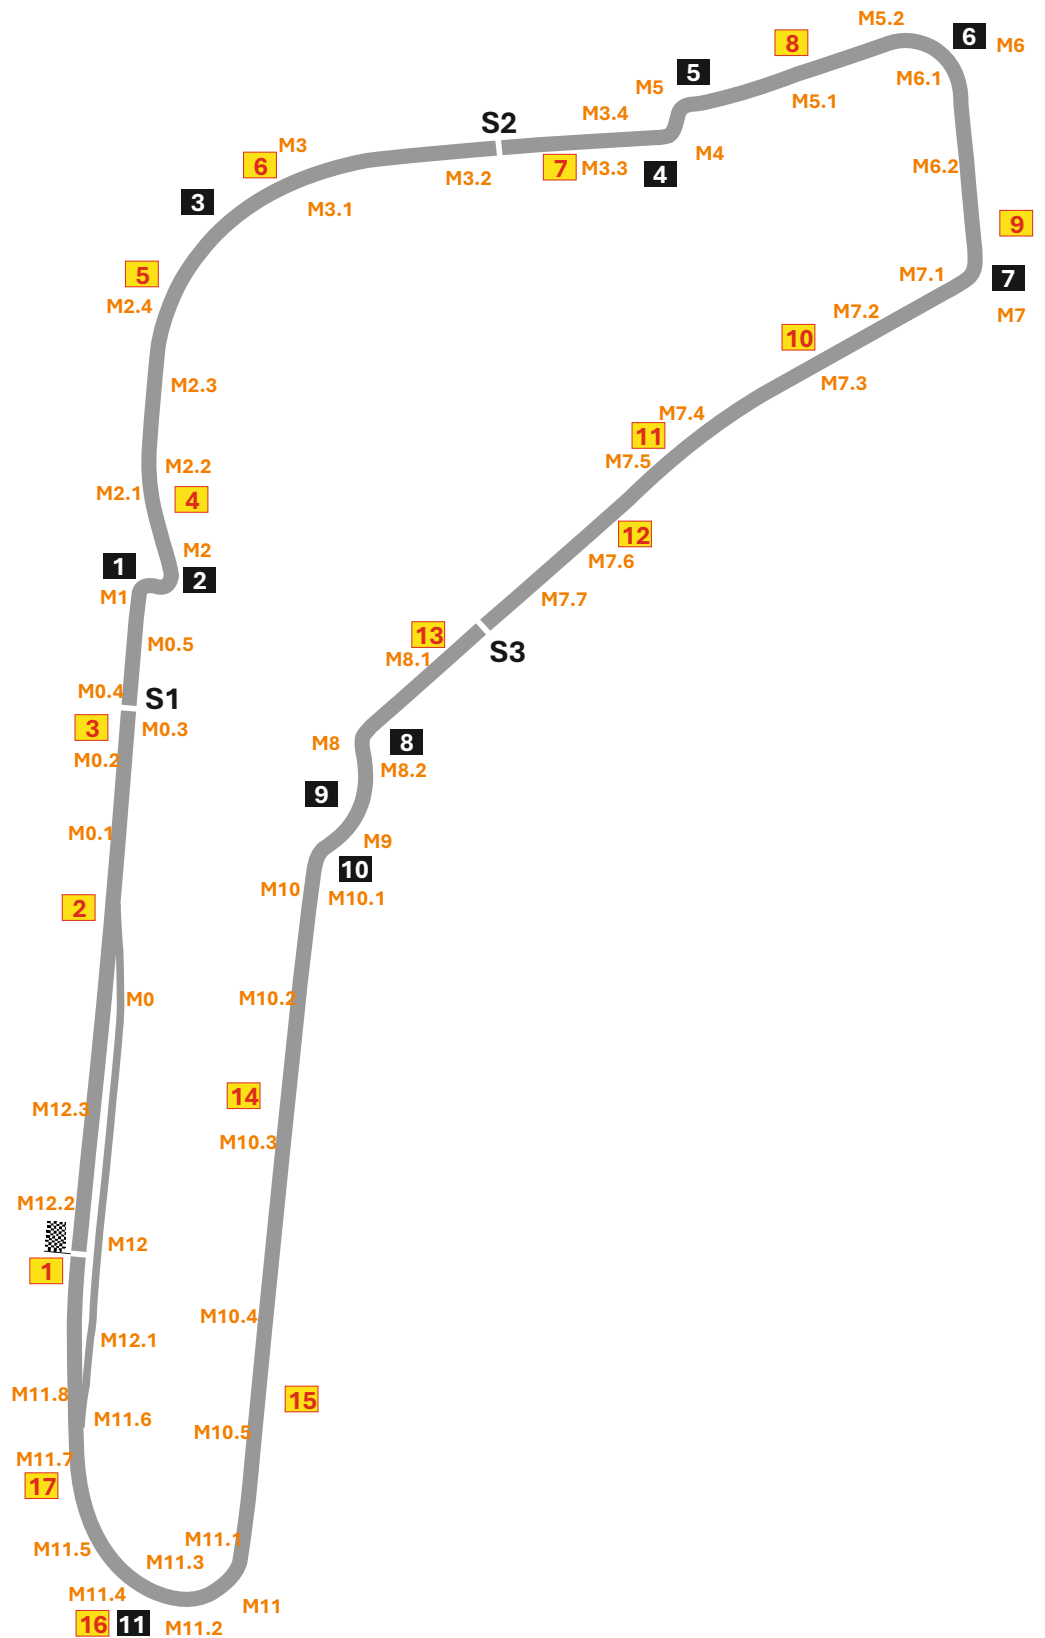

AUTODROMO NATIONALE MONZA

Circuit Map

Circuit centreline length: 5793 m

-  Finish / Control Line
-  Corner number
-  Marshal post
-  FIA light panel