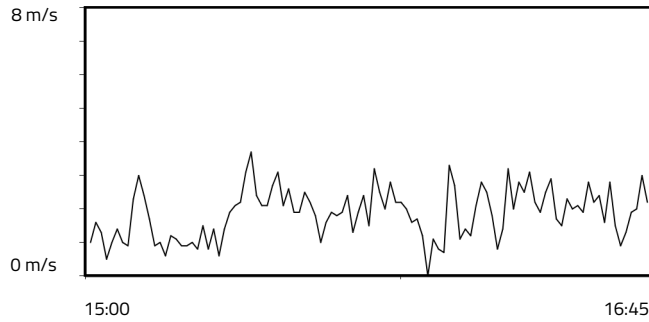

FORMULA 1 MSC CRUISES AUSTRIAN GRAND PRIX 2025 - Spielberg

Weather Report - Sunday 29 June 2025

AIR PRESSURE

Maximum: 943.6 mBars Minimum: 942.5 mBars

RAINFALL

WIND SPEED

Maximum: 3.7 m/s Minimum: 0.0 m/s

WIND DIRECTION

TEMPERATURE

Air Maximum: 32.8°C Air Minimum: 30.8°C
Track Maximum: 50.8°C Track Minimum: 45.8°C

RELATIVE HUMIDITY

Maximum: 33.0% Minimum: 30.0%

— TRACK TEMPERATURE
— AIR TEMPERATURE

Weather Data Supplied by FIA