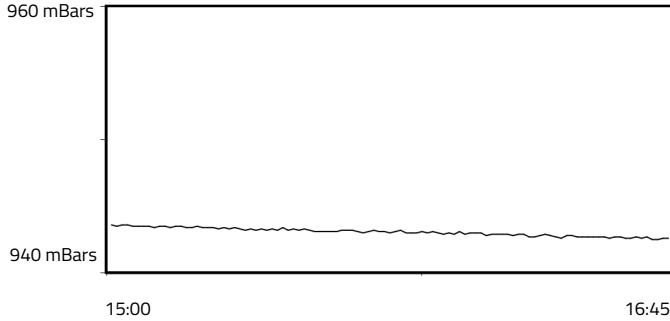

FORMULA 1 MSC CRUISES AUSTRIAN GRAND PRIX 2025 - Spielberg

Weather Report - Sunday 29 June 2025

AIR PRESSURE

Maximum: 943.6 mBars Minimum: 942.5 mBars

RAINFALL

WIND SPEED

Maximum: 3.7 m/s Minimum: 0.0 m/s

WIND DIRECTION

TEMPERATURE

Air Maximum: 32.8°C Air Minimum: 30.8°C
Track Maximum: 50.8°C Track Minimum: 45.8°C

RELATIVE HUMIDITY

Maximum: 33.0% Minimum: 30.0%

— TRACK TEMPERATURE
— AIR TEMPERATURE

Weather Data Supplied by FIA