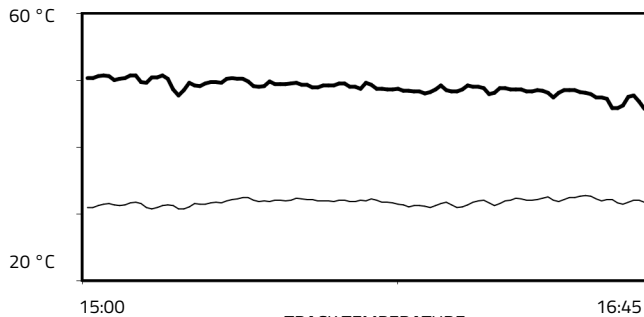

FORMULA 1 MSC CRUISES AUSTRIAN GRAND PRIX 2025 - Spielberg

Weather Report - Sunday 29 June 2025

AIR PRESSURE

Maximum: 943.6 mBars Minimum: 942.5 mBars

RAINFALL

WIND SPEED

Maximum: 3.7 m/s Minimum: 0.0 m/s

WIND DIRECTION

TEMPERATURE

Air Maximum: 32.8°C Air Minimum: 30.8°C
Track Maximum: 50.8°C Track Minimum: 45.8°C

RELATIVE HUMIDITY

Maximum: 33.0% Minimum: 30.0%

— TRACK TEMPERATURE
— AIR TEMPERATURE

Weather Data Supplied by FIA